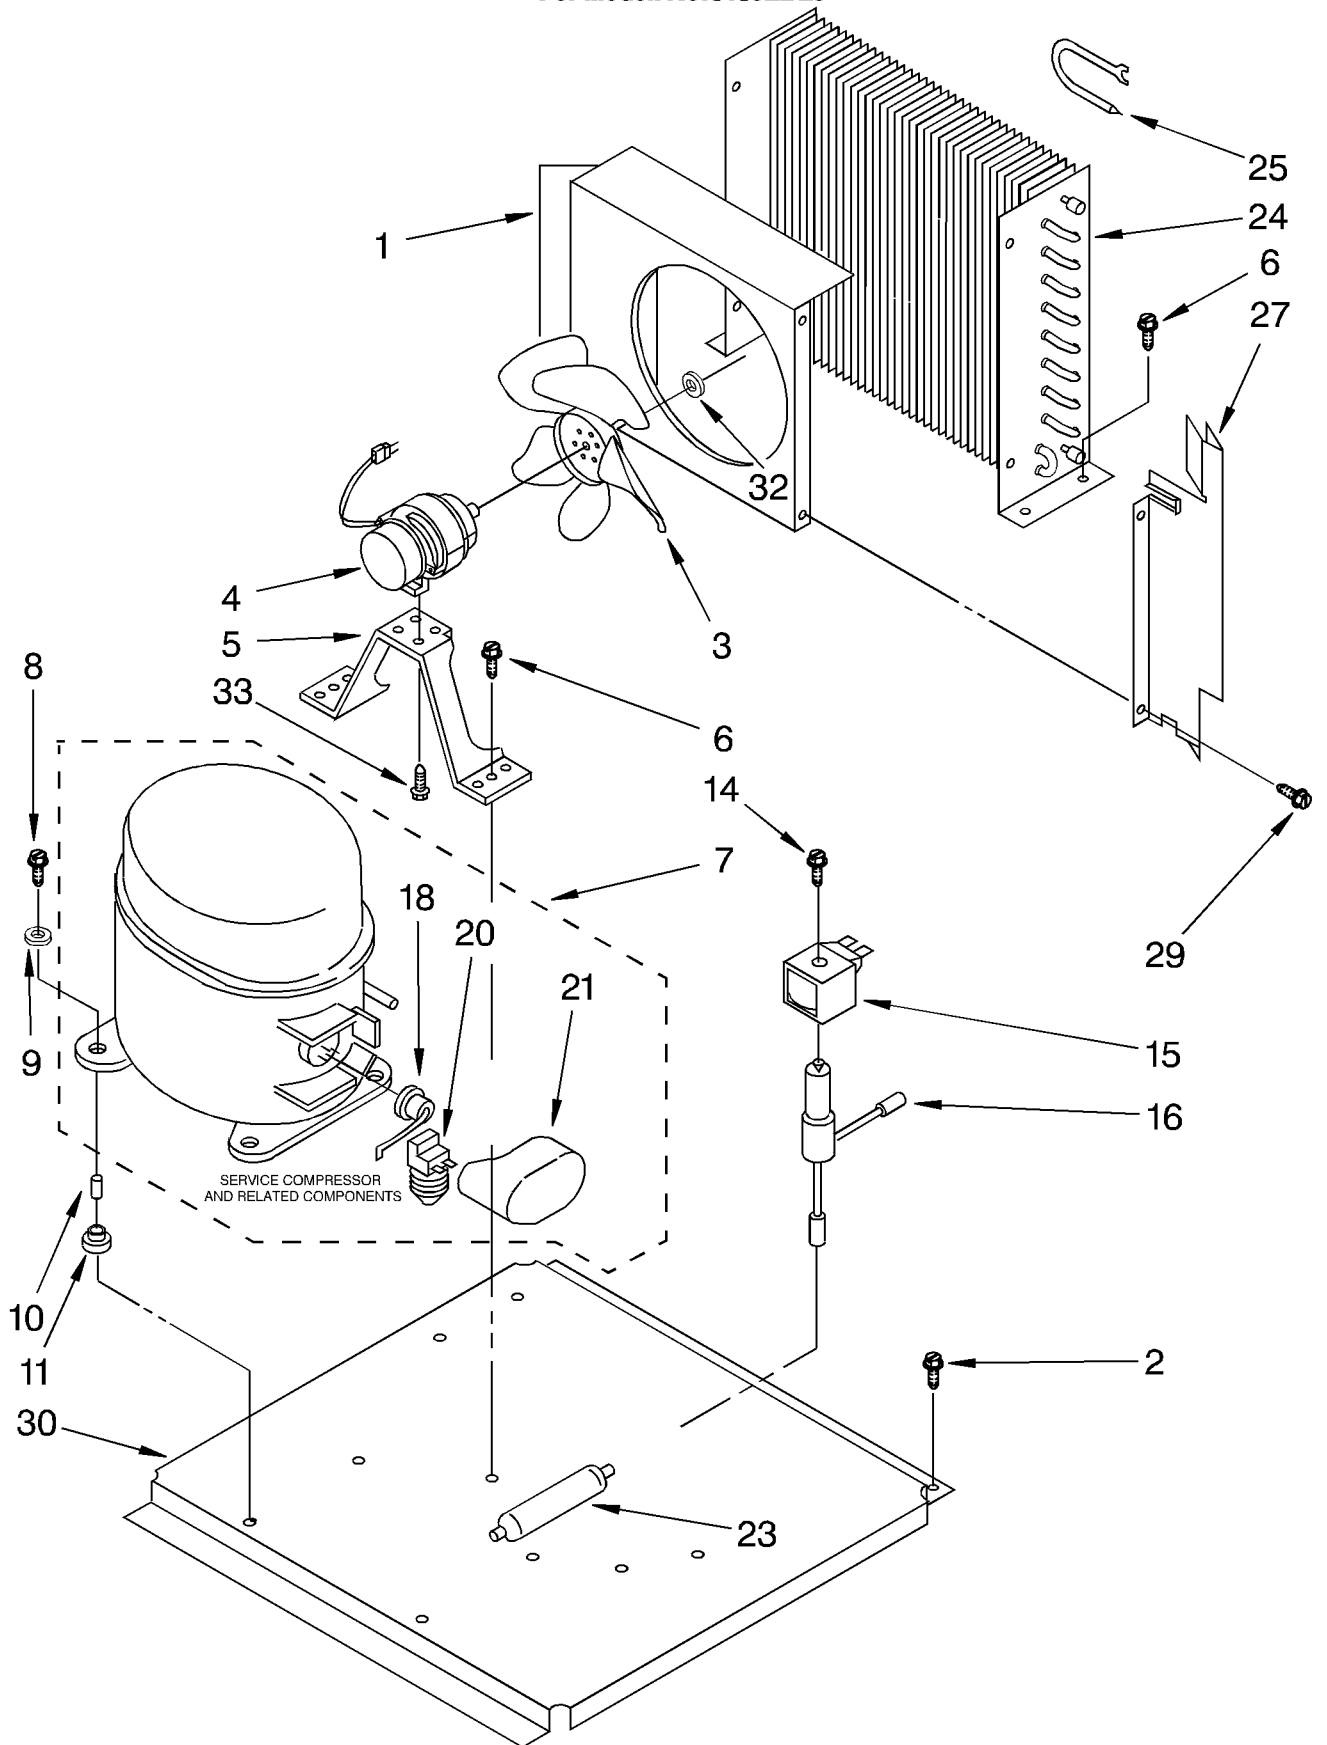

UNIT PARTS

For Model: KUIS185EBL0